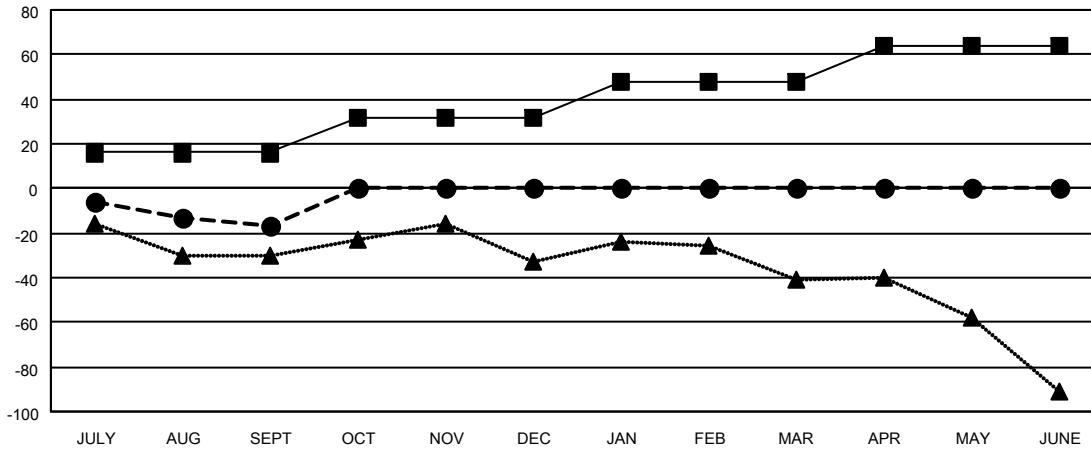

# GMT MONTHLY MEMBERSHIP PROGRESS REPORT

Results as of: 9/30/2024

Multiple District 38

LOCATION: NEBRASKA

GMT: OPEN

GMT CA 1

Clubs			
RESULTS FOR 2024-2025			
QUARTER	NEW CLUB GOAL	NEW CLUBS	DROPPED CLUBS
JULY/AUG/SEPT	0	0	0
OCT/NOV/DEC	1	0	0
JAN/FEB/MAR	1	0	0
APR/MAY/JUNE	0	0	0

Members			
RESULTS FOR 2024-2025			
QUARTER	MEMBER GROWTH NET GOAL	MEMBER GROWTH ACTUAL	DROPPED MEMBERS ACTUAL (including transfers)
JULY/AUG/SEPT	16	32	42
OCT/NOV/DEC	16	0	0
JAN/FEB/MAR	16	0	0
APR/MAY/JUNE	16	0	0

GOALS AND ACTUAL NEW CLUBS CUMULATIVE

- - CURRENT YEAR GOALS FOR NEW CLUBS
- - CURRENT YEAR ACTUAL NEW CLUBS
- ▲ - LAST YEAR ACTUAL NEW CLUBS

GOALS AND ACTUAL MEMBERS CUMULATIVE

- - MEMBER GROWTH NET GOAL
- - MEMBER GROWTH ACTUAL
- ▲ - LAST YEAR MEMBERSHIP ACTUAL