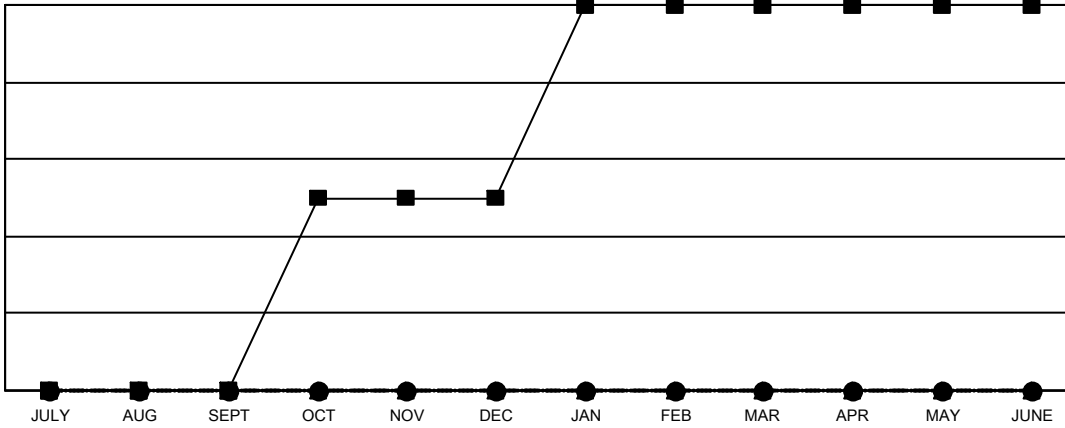

# GMT MONTHLY MEMBERSHIP PROGRESS REPORT

Results as of: 9/30/2024

Multiple District 38

LOCATION: NEBRASKA

GMT: OPEN

GMT CA 1

Clubs			
RESULTS FOR 2024-2025			
QUARTER	NEW CLUB GOAL	NEW CLUBS	DROPPED CLUBS
JULY/AUG/SEPT	0	0	0
OCT/NOV/DEC	1	0	0
JAN/FEB/MAR	1	0	0
APR/MAY/JUNE	0	0	0

Members			
RESULTS FOR 2024-2025			
QUARTER	MEMBER GROWTH NET GOAL	MEMBER GROWTH ACTUAL	DROPPED MEMBERS ACTUAL (including transfers)
JULY/AUG/SEPT	16	32	42
OCT/NOV/DEC	16	0	0
JAN/FEB/MAR	16	0	0
APR/MAY/JUNE	16	0	0

GOALS AND ACTUAL NEW CLUBS CUMULATIVE

- - CURRENT YEAR GOALS FOR NEW CLUBS
- - CURRENT YEAR ACTUAL NEW CLUBS
- ▲ - LAST YEAR ACTUAL NEW CLUBS

GOALS AND ACTUAL MEMBERS CUMULATIVE

- - MEMBER GROWTH NET GOAL
- - MEMBER GROWTH ACTUAL
- ▲ - LAST YEAR MEMBERSHIP ACTUAL